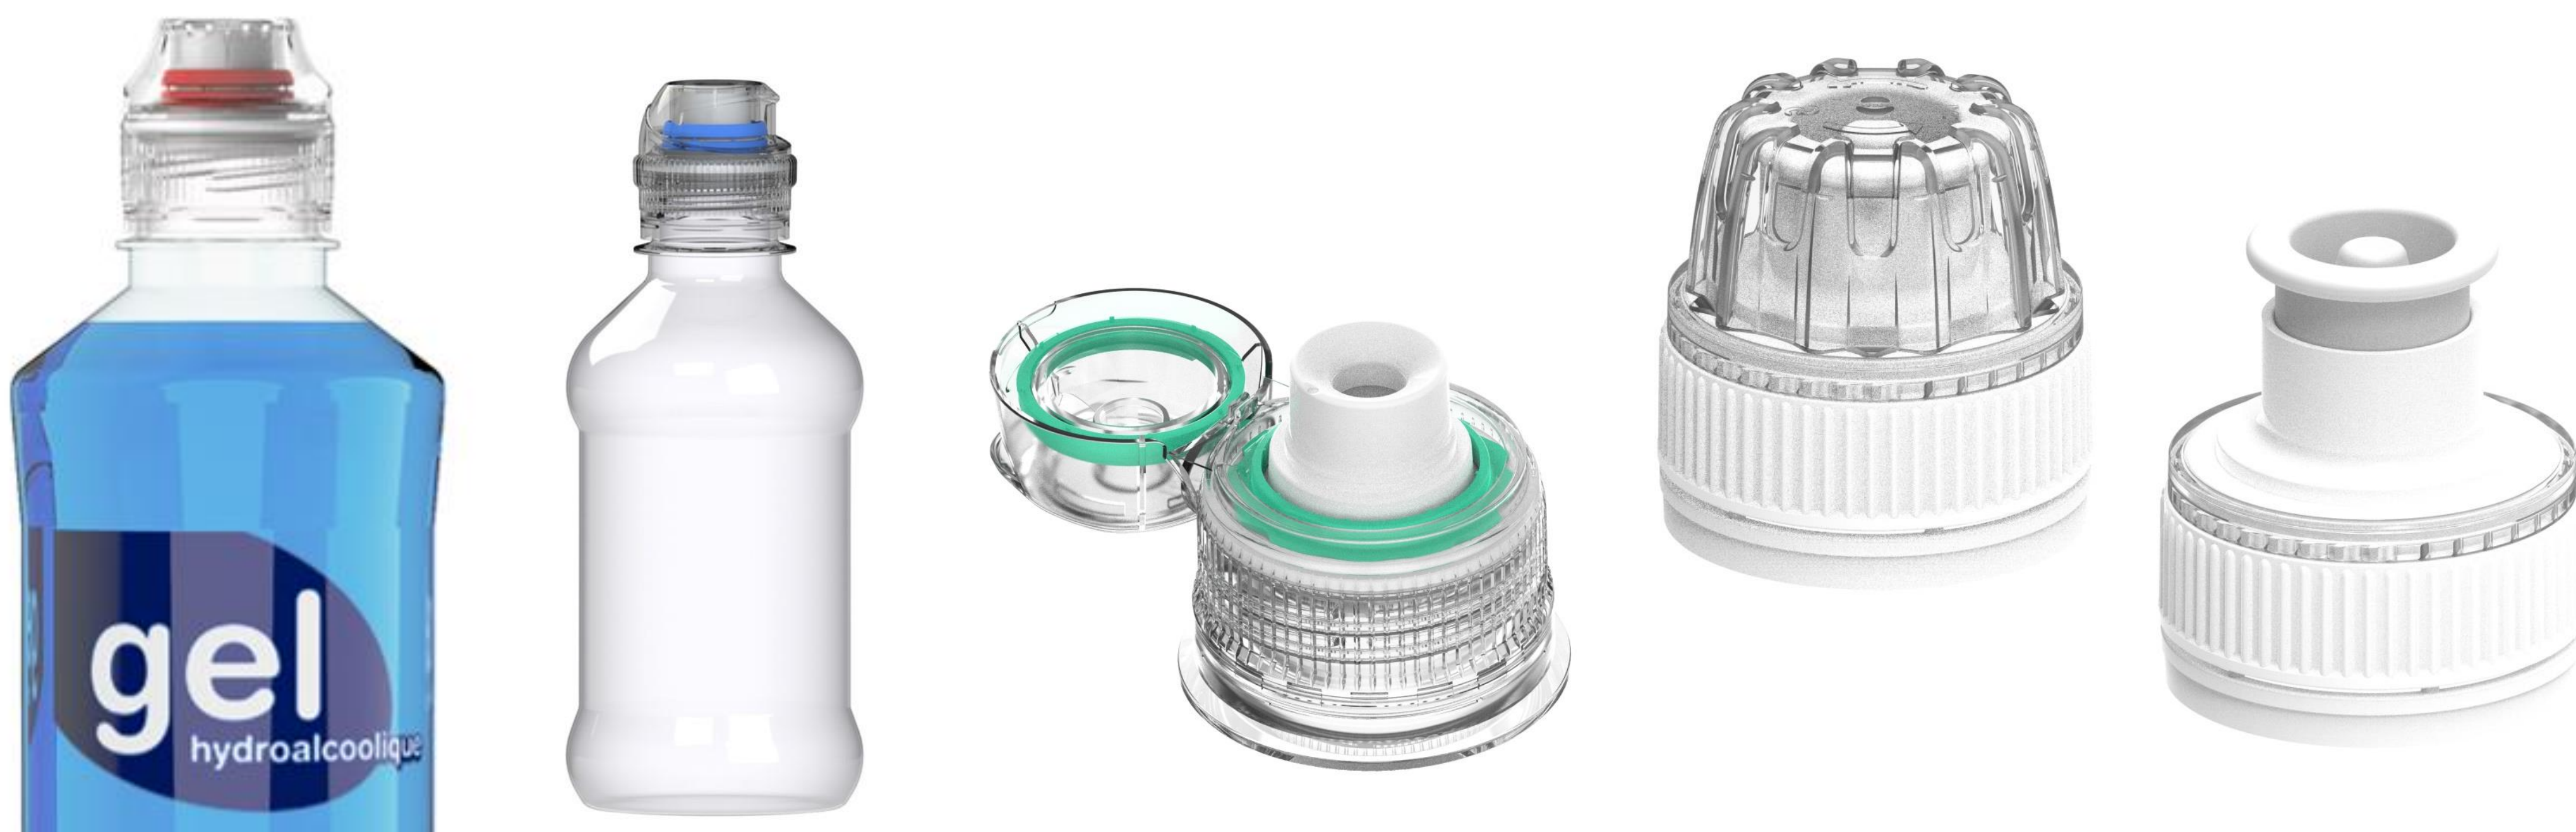

Supporting in the fight against COVID-19

A FULL PACK AND SELECTION OF SPORTS CLOSURES FOR ALCOHOL GELS

A FULL PACK AND SELECTION OF SPORTS CLOSURES FOR ALCOHOL GELS

Across our different facilities, we are making capacity available to help fight against the spread of **COVID-19**

In these unusual times, we have secured the permission of some of the leading beverage brands to use their custom beverage sports closures, alongside our standard closures.

We can supply full pack PET bottle in 200ml and 500ml with flip-top tamper-evident closures.

Call +33 4 74 09 66 75

Or Stand alone flip-top and push-pull closures to fit the standard 1881 beverage neck finish

Call +44 1525 71 87 18
sales@rpc-bramlage.de